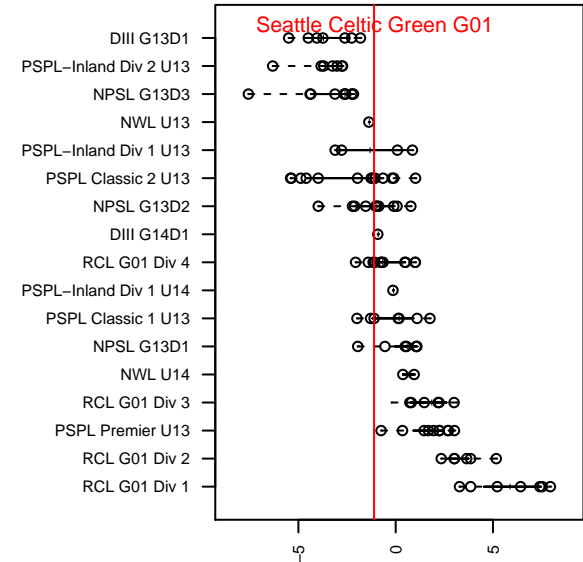

Seattle Celtic Green G01

Seattle Celtic
Seattle, WA
G01 total strength=735
attack=0.85 defense=0.75
fall league = PSPL Classic 1 U13
spr league = Spr PSPL Classic 2 U13

alt names used:

Venues played:
2014 Crossfire Select Cup GU13 Silver
2014 PSPL Classic 1 U13
2014 Spr PSPL Classic 2 U13
2014 WA Cup GU13 Silver/Bronze U13

**attack and defense variance (black dot)
relative to other teams
and top 10 in region**

**attack and defense rating
relative to others at age
and all opponents in last 13 months**

Performance relative to 13 month average