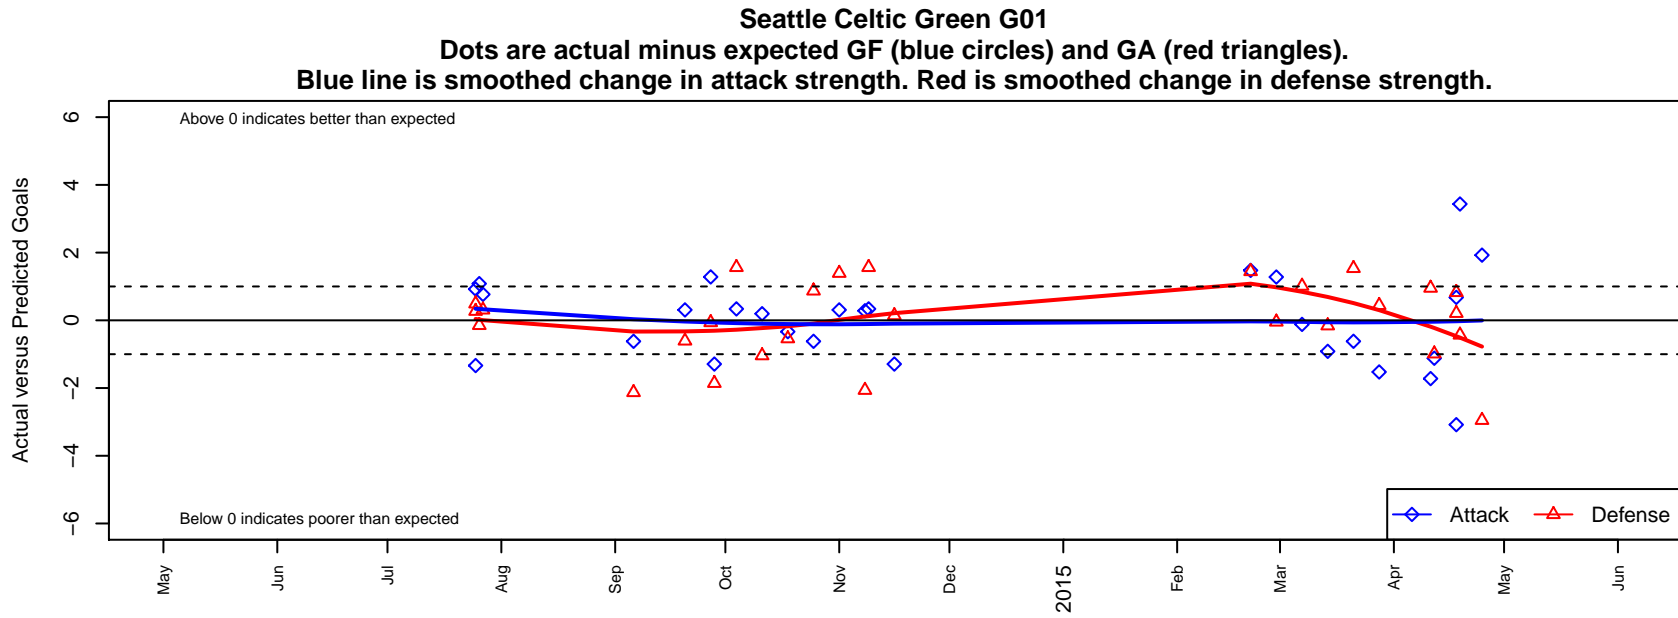

Seattle Celtic Green G01

Seattle Celtic
Seattle, WA
G01 total strength=735
attack=0.85 defense=0.75
fall league = PSPL Classic 1 U13
spr league = Spr PSPL Classic 2 U13

alt names used:

Venues played:
2014 Crossfire Select Cup GU13 Silver
2014 PSPL Classic 1 U13
2014 Spr PSPL Classic 2 U13
2014 WA Cup GU13 Silver/Bronze U13

**attack and defense variance (black dot)
relative to other teams
and top 10 in region**

**attack and defense rating
relative to others at age
and all opponents in last 13 months**

Performance relative to 13 month average